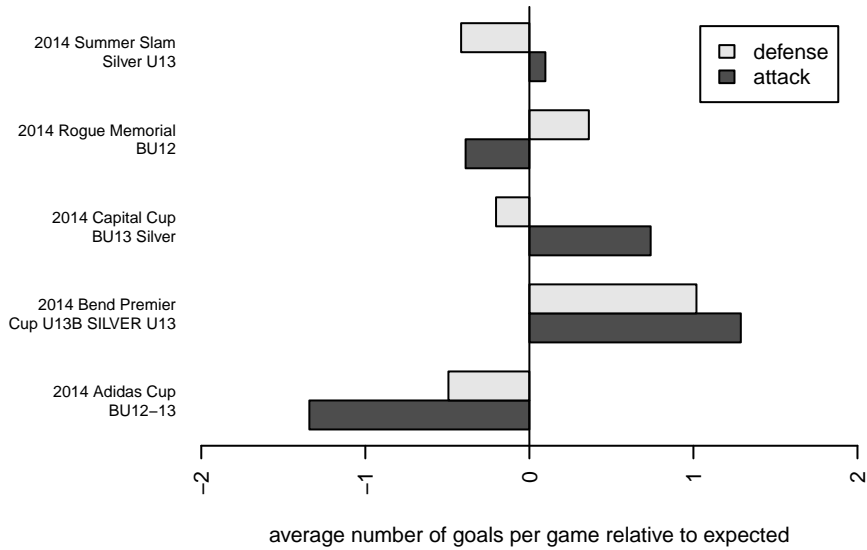

Albany FC Heat B01

Albany FC
 Albany, OR
 B01 total strength=801
 attack=1.58 defense=0.64

alt names used:
 Albany Heat
 ALBANY SOCCER PROGRESSIVE 870 ALBA
 Albany Heat BU13
 Heat [Albany]
 Albany Heat

Venues played:
 2014 Rogue Memorial BU12
 2014 Capital Cup BU13 Silver
 2014 Adidas Cup BU12-13
 2014 Bend Premier Cup U13B SILVER U13
 2014 Summer Slam Silver U13

Albany FC Heat B01
 Dots are actual minus expected GF (blue circles) and GA (red triangles).
 Blue line is smoothed change in attack strength. Red is smoothed change in defense strength.

**attack and defense variance (black dot)
relative to other teams
and top 10 in region**

**attack and defense rating
relative to others at age
and all opponents in last 13 months**

**attack and defense rating
relative to others at age
and all opponents in last 13 months**

Performance relative to 13 month average

Performance relative to 13 month average

Distribution of opponents
 Red = Lose zone, Blue = Win zone, Green = Even
 Black line separates win/lose zones

lot. A=Neither has attack advantage, B=Opponent has both attack and defense advantage, C=Opponent has both attack and defense disadvantage, D=Both have